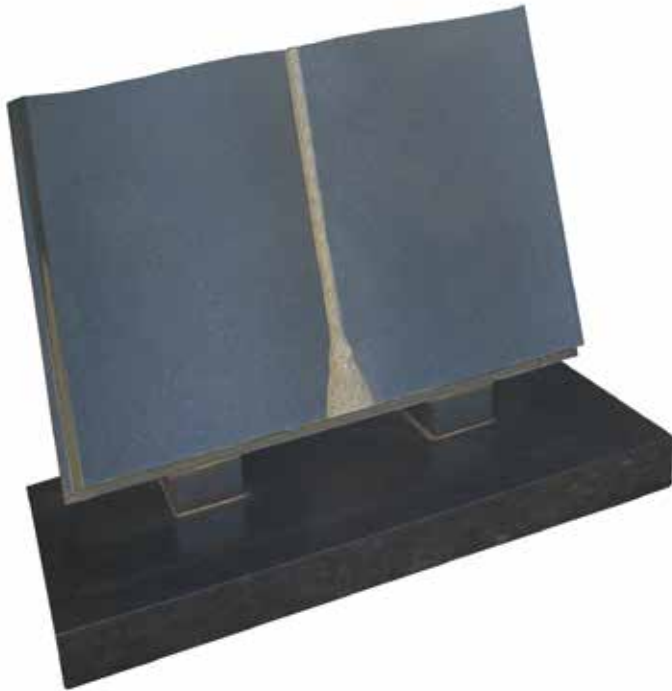

Open Book

Carved book with or without cord and tassel

Standard Colour:	Black Granite

Standard Size:	27" width (shown)

Head:	27" x 20"

Base:	30" x 12" x 4"

Sub Base:	30" x 12" x 3" (G603 Grey Granite)

*In 27" width