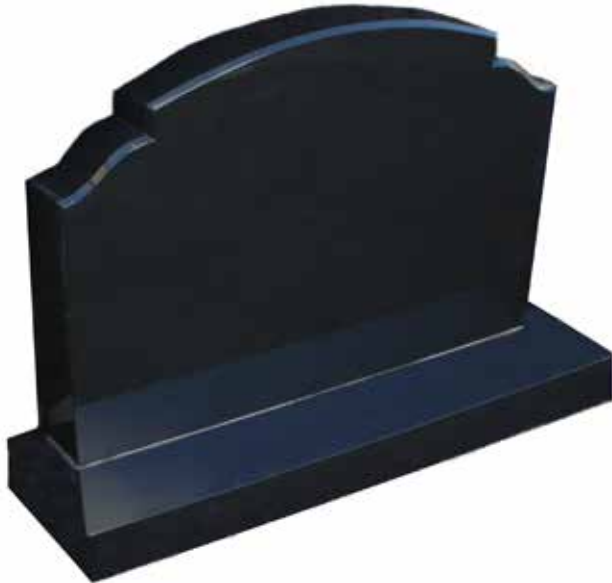

Double Westminister

Arched top with checked and rounded shoulders

Standard Colour:	Black Granite

Standard Size:	42" width (shown)

Head:	42" x 30" x 4"

Base:	48" x 12" x 6"

Sub Base:	48" x 12" x 3" (G603 Grey Granite)

*Available in a range of colours (see page 15)